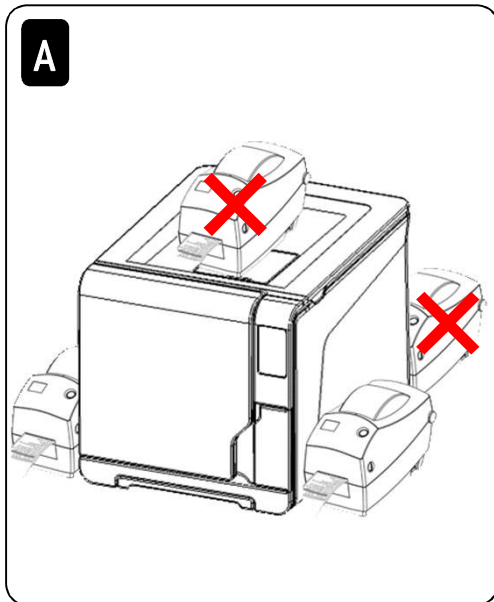

Connection to: LISA VA131 (2015 – 2019)  
 Anschluss an: LARA 2019 AWF  
 Connexion au: LINA 2020 AWF  
 Conexión a:

**ATTENTION! Activation code required**

Please visit [www.sterilizers.wh.com/LisaSafe](http://www.sterilizers.wh.com/LisaSafe) to get the code.  
 Please refer to the Instruction For Use of the sterilizer for the label printer setup.