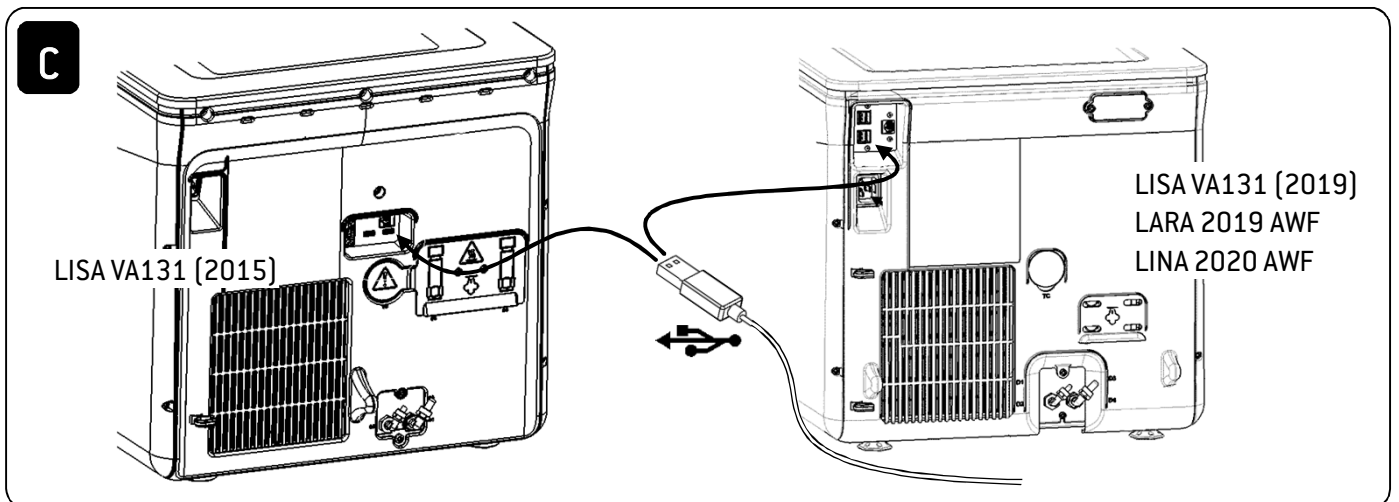

Connection to: LISA VA131 (2015 – 2019)  
 Anschluss an: LARA 2019 AWF  
 Connexion au: LINA 2020 AWF  
 Conexión a:

**ATTENTION! Activation code required**

Please visit [www.sterilizers.wh.com/LisaSafe](http://www.sterilizers.wh.com/LisaSafe) to get the code.  
 Please refer to the Instruction For Use of the sterilizer for the label printer setup.